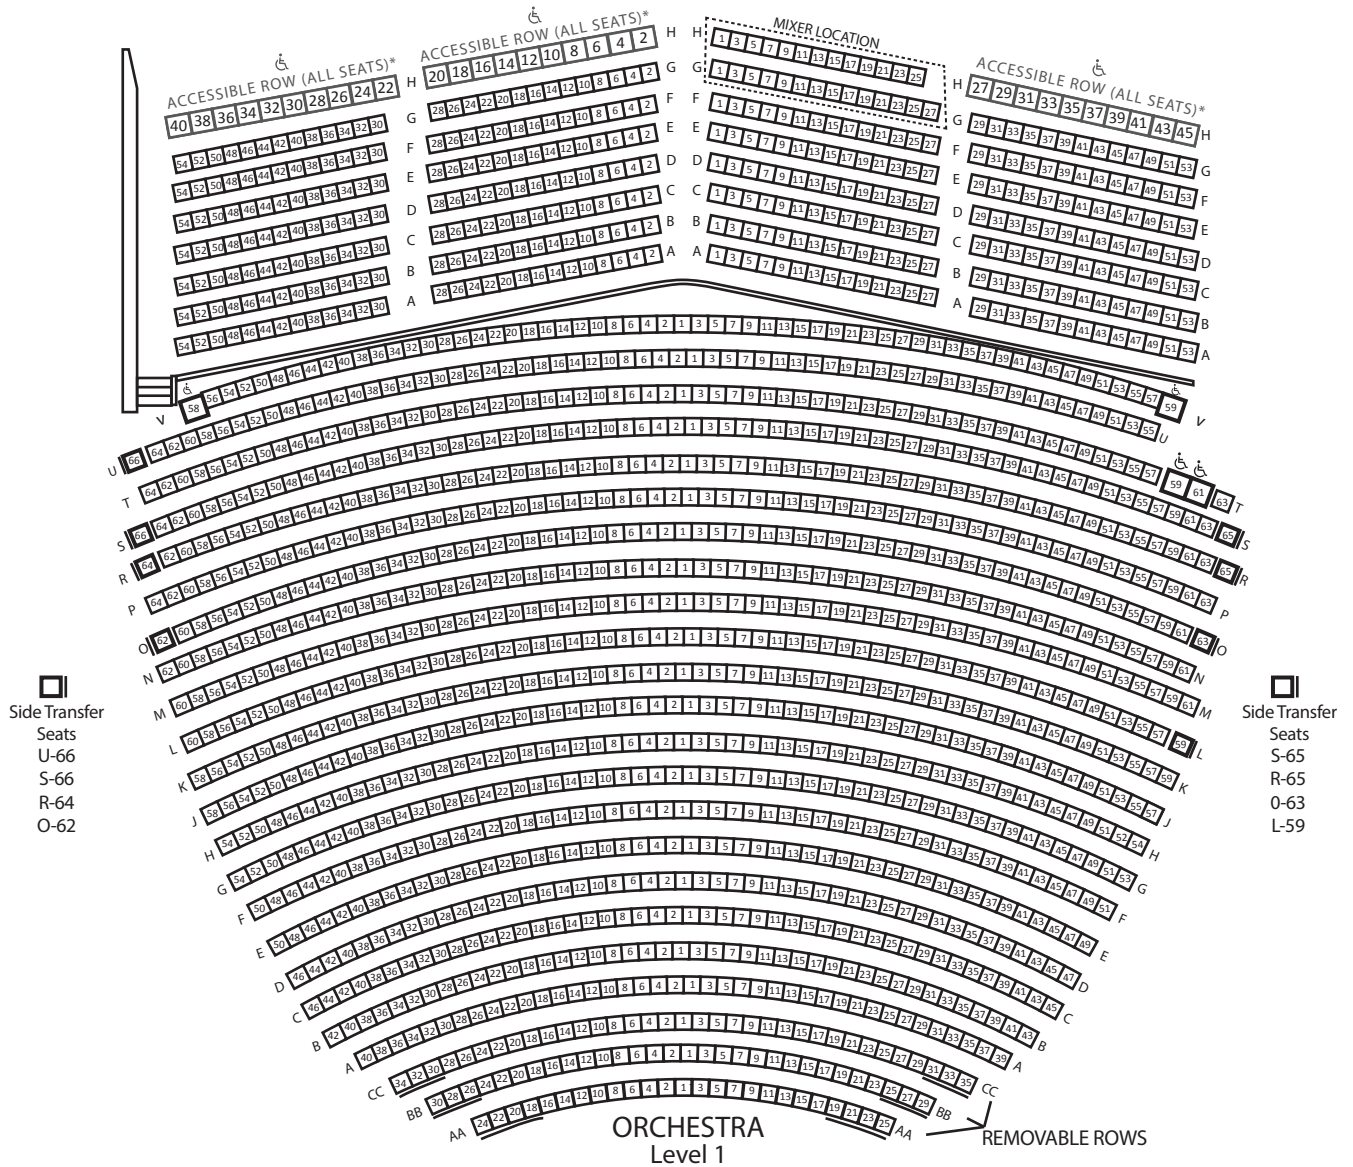

Civic Theatre

1100 Third Avenue
 San Diego, CA 92101
 Tickets: (619) 570-1100
 Administration: (619) 615-4000

DRESS CIRCLE

ORCHESTRA

Fixed Seating (1,124 seats) & Wheelchair locations (4)	1,128
Plus removable Row CC (35 seats)	1,163
Plus Removable Row BB (30 seats)	1,193
Plus Removable Row AA (25 seats)	1,218
Maximum Orchestra Capacity	1,218

DRESS CIRCLE

Fixed Seating (364 seats) & Accessible locations (30)	394
Plus Mixer seats (27 seats)	421
Maximum Dress Circle Capacity	421

MEZZANINE

Fixed Seating (392 seats) & Accessible locations (30)	422
---	-----

LOWER LOGE

.....	96
-------	----

UPPER LOGE

.....	100
-------	-----

BALCONY

.....	710
-------	-----

MAXIMUM SEATING CAPACITY

2,967